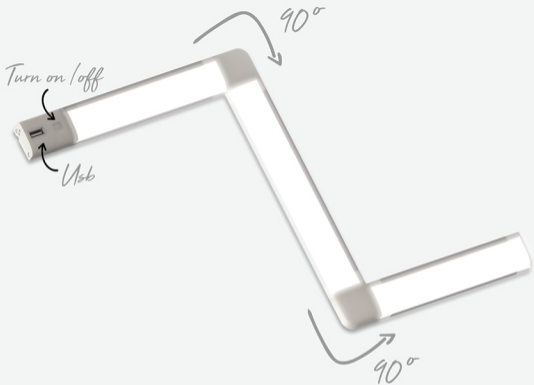

Kitchen set

— 05

Kitchen lighting

Modular profile that will fit your furniture. The ability to connect at an angle in various directions will help solve the problems of an unsightly corner.