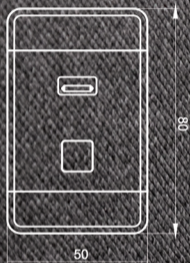

Usb switch

Accessories

Bed switch with USB charger function.

02 —