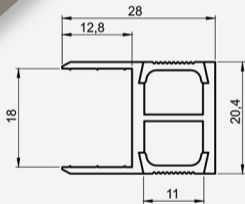

## Kitchen lighting

Modular profile that will fit your furniture. The ability to connect at an angle in various directions will help solve the problems of an unsightly corner.

*Profile H*