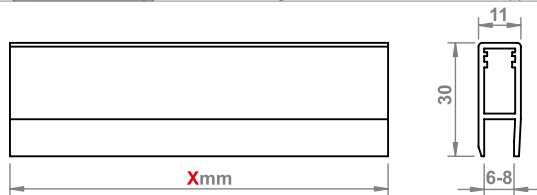

12V DC 6LED 1,44W RGB 6LED max1,44W 2m 40 lm 60 lm III EAC

12V DC 9LED 1,68W RGB 9LED max2,16W 2m 45 lm 65 lm III EAC