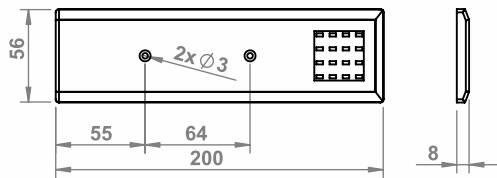

12V DC, 16 LED, 1.2W, RGB 9 LED, 2.16W, 2m, 92 lm, 90 lm, III, EAC