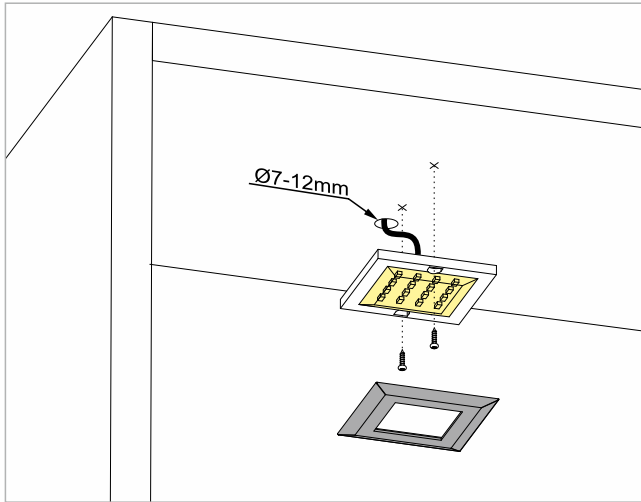

12V DC, 16 LED, 1.2W, RGB 9 LED, 2.16W, 2m, 92 lm, 90 lm, III, EAC