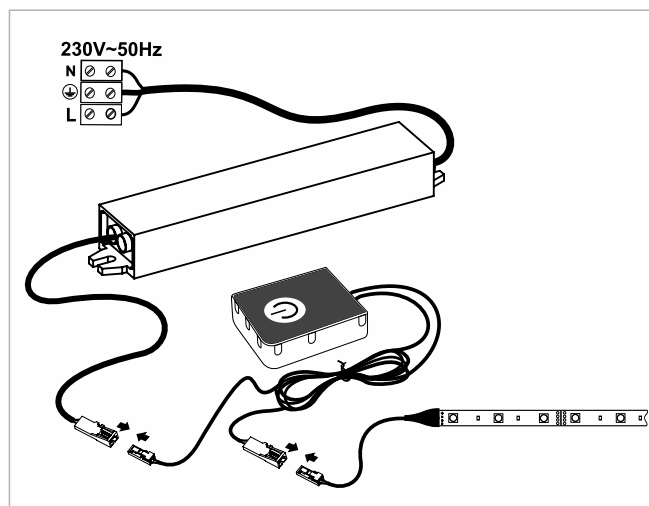

EUROBOX 2

20.04.16/230V
20.04.16/12V LED
20.04.16/12V HALOGEN

LED DRIVER (WATERPROOF)

10.04.04/20W /LED driver /LED Trafo /(waterproof)/адаптер LED
10.04.04/30W водооодпорный

LED DRIVER /IP23 /IP44

10.04.04/8W/IP23

10.04.04/8W/IP44

LED DRIVER /IP23 /IP44

10.04.04/15W/IP23

10.04.04/15W/IP44

LED DRIVER

10.04.01/2,4W /LED driver /LED Trafo/адаптер монтажный
 10.04.01/5W
 10.04.01/6W

LED DRIVER

10.04.01/15W /LED driver /LED Trafo/адаптер монтажный
 10.04.01/36W