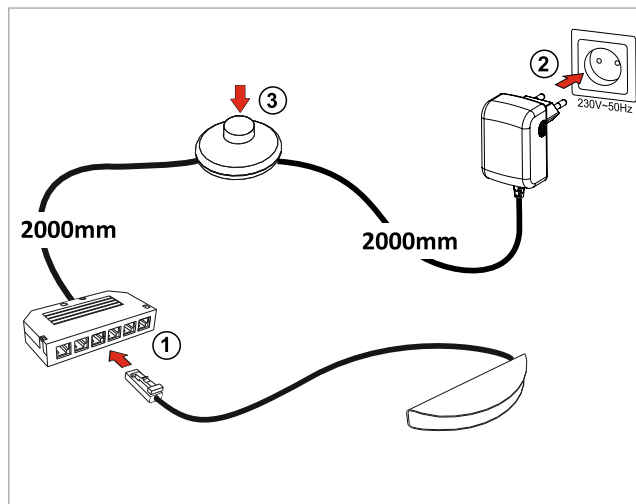

LED DRIVER 30W

10.04.05/30W

**NEW
2016**

LED DRIVER

10.04.01/2,4W /LED driver /LED Trafo/адаптер монтажный
10.04.01/5W
10.04.01/6W
10.04.01/15W
10.04.01/36W

LED DRIVER

/LED driver /LED Trafo /адаптер монтажный