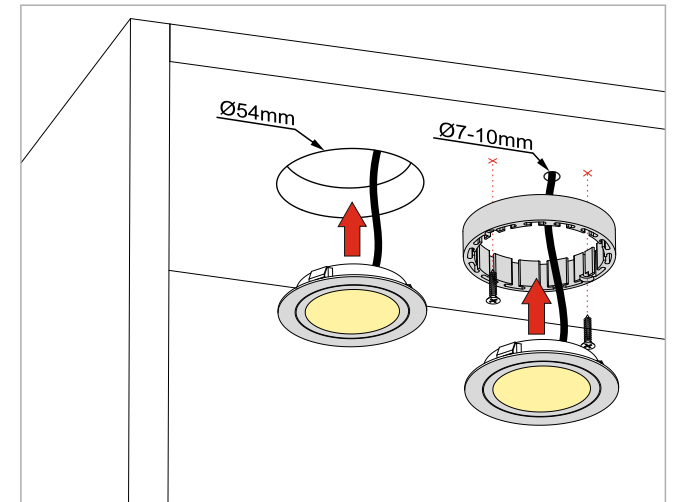

12V DC, 24LED 2,0W, 2m, 190 lm / 175 lm, III, EAC