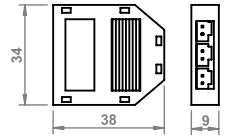

CONTROLLER FUNCTION CW/WW

10.07.04