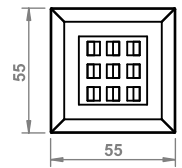

CONTROLLER FUNCTION CW/WW

10.07.04