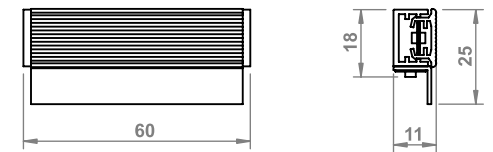

GAMA 3S 60mm

10.01.25.XY/3s X: 0 2 Y: 1 2 7

- A++
- A+
- **A**
- B
- C
- D
- E

12V DC 6LED 1,44W RGB 6LED max1,44W 2m 40 lm 60 lm III EAC

12V DC 9LED 1,68W RGB 9LED max2,16W 2m 45 lm 65 lm III EAC