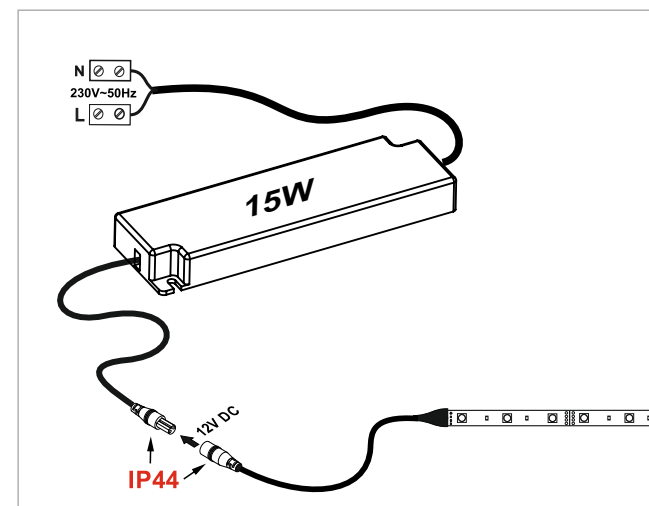

LED DRIVER (WATERPROOF)

10.04.04/20W /LED driver /LED Trafo /(waterproof)/адаптер LED
10.04.04/30W водооодпорный

LED DRIVER /IP23 /IP44

LED DRIVER /IP23 /IP44