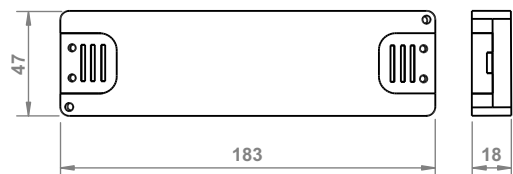

LED DRIVER 30W

10.04.05/30W

**NEW
2016**

LED DRIVER

10.04.01/2,4W /LED driver /LED Trafo/адаптер монтажный
10.04.01/5W
10.04.01/6W
10.04.01/15W
10.04.01/36W

LED DRIVER

/LED driver /LED Trafo /адаптер монтажный