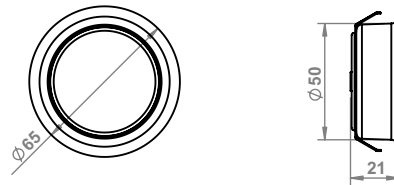

**NEW  
2016**

MAYA DY

NEW 2016

10.01.72.XY/DY X: 1 ● 2 ○ Y: 1 ○ 2 ○

12V DC, POWER LED 1,2W, 2m, 80 lm, IP20, III, EAC

KOLOS LED / IP44

10.01.75.XY X: 1 ● 2 ○ Y: 1 ○ 8 ○

12V DC, LED 2,0W, 2m, 100 lm, IP44, III, EAC