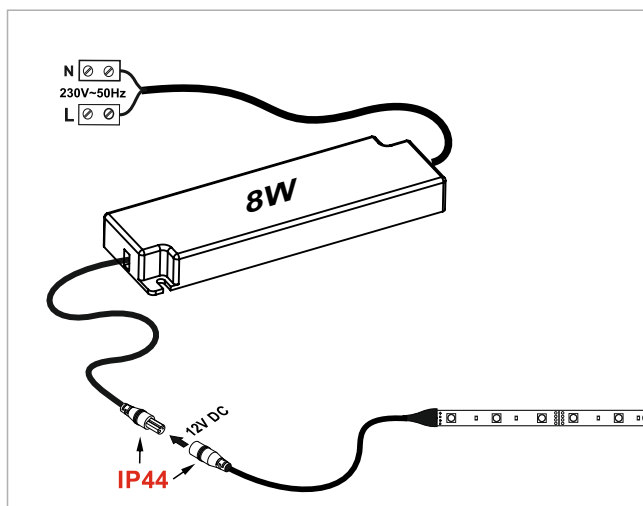

LED DRIVER (WATERPROOF)

10.04.04/20W /LED driver /LED Trafo /(waterproof)/адаптер LED
10.04.04/30W водооодпорный

LED DRIVER /IP23 /IP44

LED DRIVER /IP23 /IP44