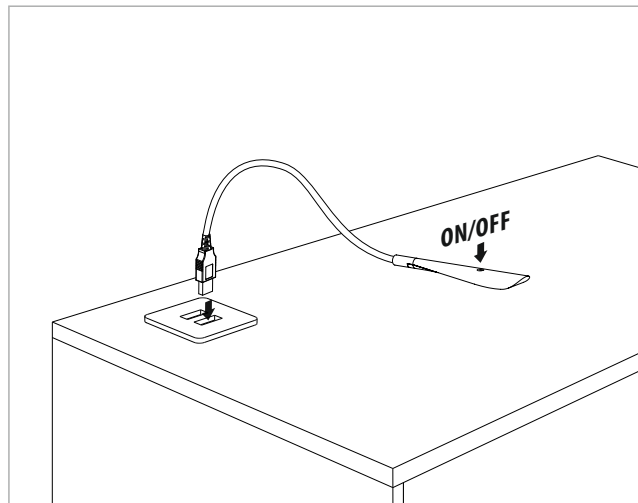

LILI

10.01.74.XY X: 4 8 Y: 1 0

FLEXIBLE LED TAPE

2835-IP23-8mm-100led/5m 8W/m

2835-IP23-8mm-300LED/5m-24W/m-SILICON

2835-IP23-8mm-600LED/5m-48W/m

3014-IP23-8mm-300LED/5m 36W/m

3014-IP23-8mm-600LED/5m 72W/m

5050-IP23-8mm-300LED/5m 72W/m

5630-IP23-8mm-300LED/5m 120W/m

2835-IP65-8mm-WATERPROOF-300LED/5m-24W/m-SILICON

3014-120D-SIDE-VIEW-IP23-8mm-600LED/5m 11W/m

3014-60D-SIDE-VIEW-IP23-8mm-300LED/5m 5,5W/m

RGB-5050-IP23-8mm-150LED/5m-36W/m

RGB-5050-IP65-10mm-WATERPROOF-150LED/5m-36W/m-SILICON

RGB-5050-IP23-8mm-300LED/5m-72W/m