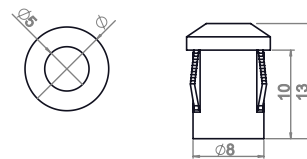

NEW 2016

GABIR

NEW  
2016

10.01.88.XY X: 2 Y: 1 2

STAR LED

NEW  
2016

10.01.85.XY X: 1 4 8 Y: 1

LEG H