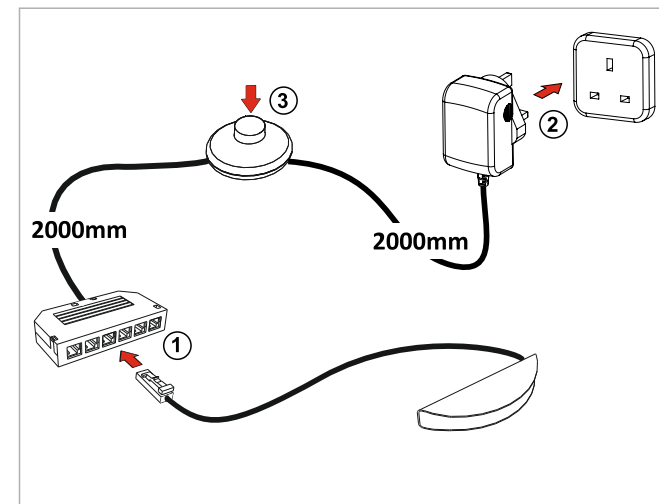

LED DRIVER 30W

10.04.05/30W

**NEW
2016**

LED DRIVER

10.04.01/2,4W /LED driver /LED Trafo/адаптер монтажный
10.04.01/5W
10.04.01/6W
10.04.01/15W
10.04.01/36W

LED DRIVER

/LED driver /LED Trafo /адаптер монтажный