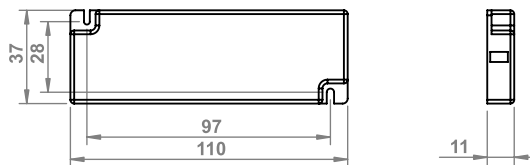

LED DRIVER (WATERPROOF)

10.04.04/20W /LED driver /LED Trafo /(waterproof)/адаптер LED
10.04.04/30W водооодпорный

LED DRIVER /IP23 /IP44

LED DRIVER /IP23 /IP44