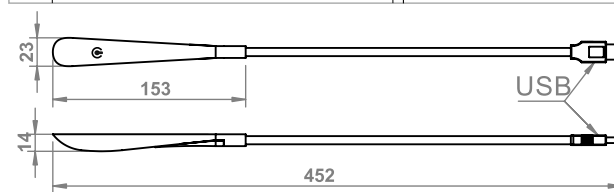

LILI

10.01.74.XY X: 4 8 Y: 1 0

FLEXIBLE LED TAPE

2835-IP23-8mm-100led/5m 8W/m

2835-IP23-8mm-300LED/5m-24W/m-SILICON

2835-IP23-8mm-600LED/5m-48W/m

3014-IP23-8mm-300LED/5m 36W/m

3014-IP23-8mm-600LED/5m 72W/m

5050-IP23-8mm-300LED/5m 72W/m

5630-IP23-8mm-300LED/5m 120W/m

2835-IP65-8mm-WATERPROOF-300LED/5m-24W/m-SILICON

3014-120D-SIDE-VIEW-IP23-8mm-600LED/5m 11W/m

3014-60D-SIDE-VIEW-IP23-8mm-300LED/5m 5,5W/m

RGB-5050-IP23-8mm-150LED/5m-36W/m

RGB-5050-IP65-10mm-WATERPROOF-150LED/5m-36W/m-SILICON

RGB-5050-IP23-8mm-300LED/5m-72W/m