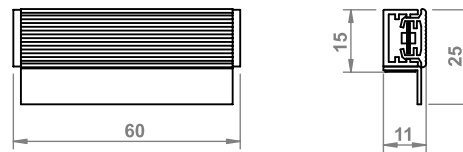

GAMA 3S 60mm

10.01.25.XY/3s X: 0 2 Y: 1 2 7

- A++
- A+
- **A**
- B
- C
- D
- E

12V DC 6LED 1,44W RGB 6LED max1,44W 2m 40 lm 60 lm III EAC

12V DC 9LED 1,68W RGB 9LED max2,16W 2m 45 lm 65 lm III EAC