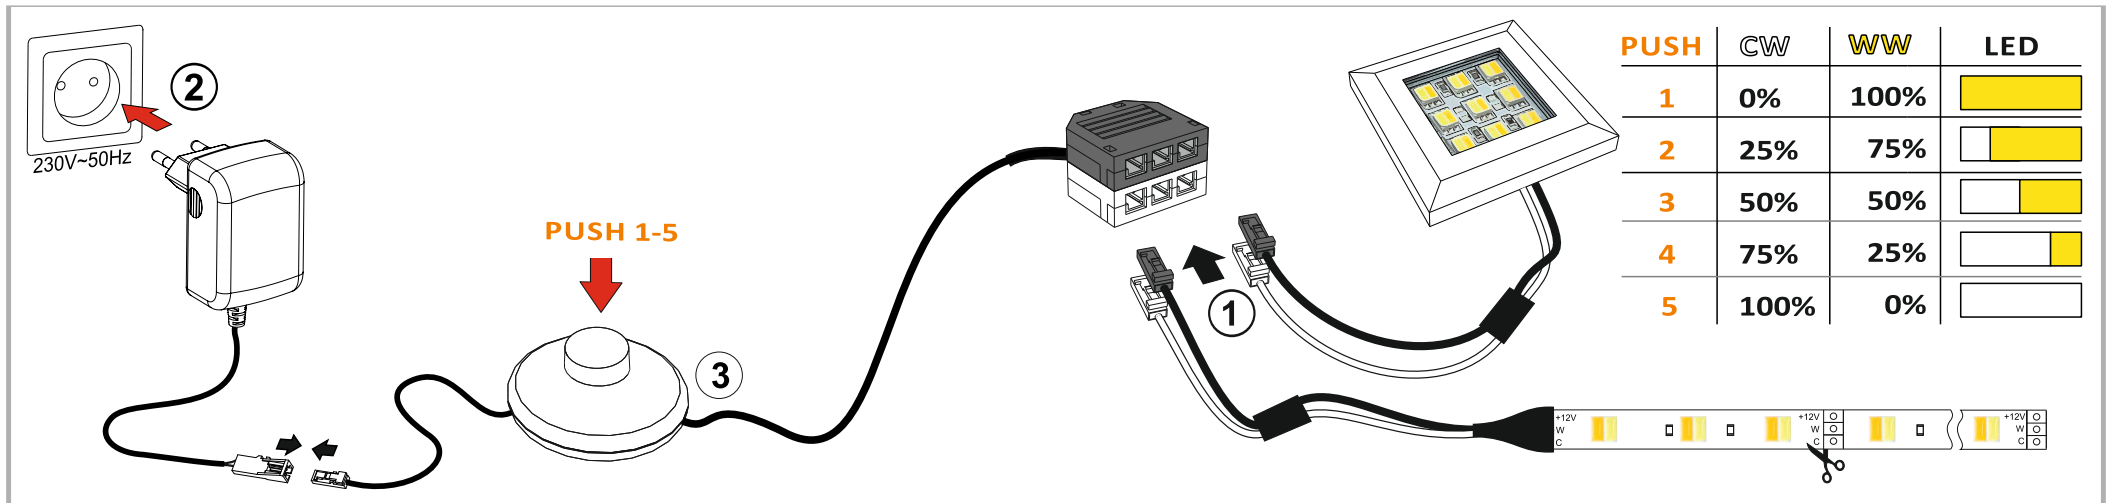

CONTROLLER FUNCTION CW/WW

10.07.04