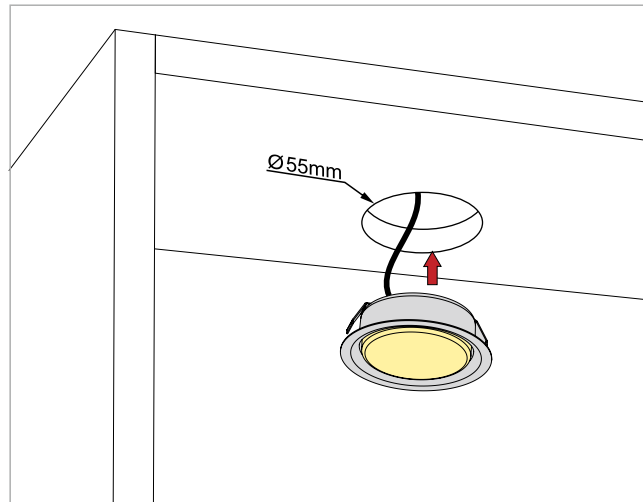

**NEW  
2016**

MAYA DY

NEW 2016

10.01.72.XY/DY X: 1 ● 2 ○ Y: 1 ○ 2 ○

12V DC, POWER LED 1,2W, 2m, 80 lm, IP20, III, EAC

KOLOS LED / IP44

10.01.75.XY X: 1 ● 2 ○ Y: 1 ○ 8 ○

12V DC, LED 2,0W, 2m, 100 lm, IP44, III, EAC