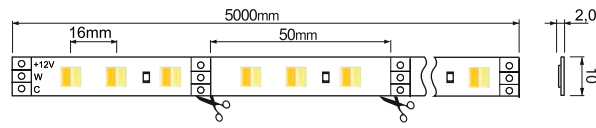

CONTROLLER FUNCTION CW/WW

10.07.04