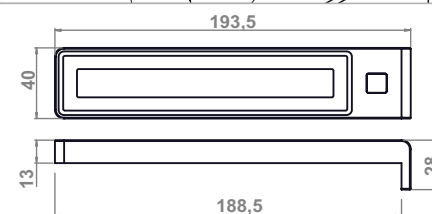

NEW 2016

GABIR

NEW  
2016

10.01.88.XY X: 2 Y: 1 2

STAR LED

NEW  
2016

10.01.85.XY X: 1 4 8 Y: 1

LEG H