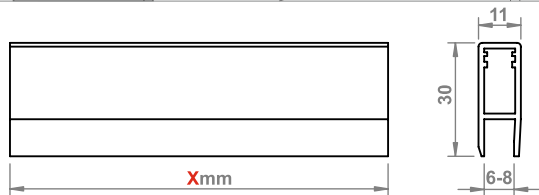

12V DC 6LED 1,44W RGB 6LED max1,44W 2m 40 lm 60 lm III EAC

12V DC 9LED 1,68W RGB 9LED max2,16W 2m 45 lm 65 lm III EAC