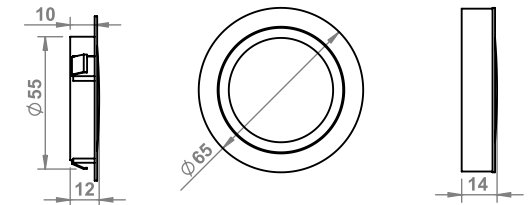

12V DC, 24LED 2,0W, 2m, 190 lm / 175 lm, III, EAC