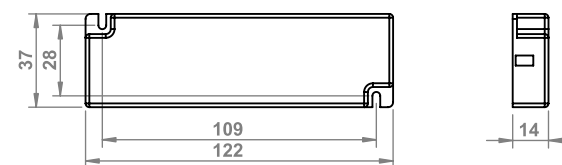

LED DRIVER (WATERPROOF)

10.04.04/20W /LED driver /LED Trafo /(waterproof)/адаптер LED
10.04.04/30W водооодпорный

LED DRIVER /IP23 /IP44

LED DRIVER /IP23 /IP44