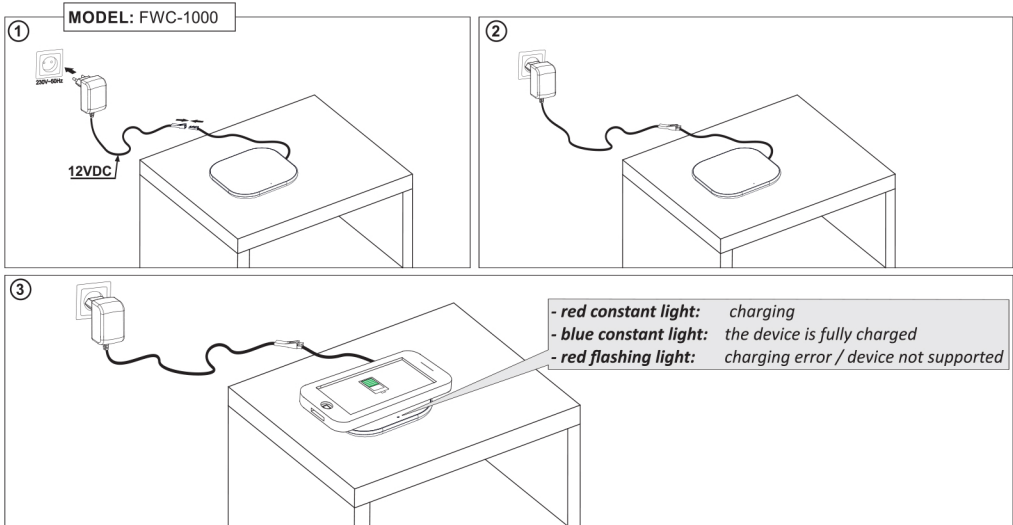

# WIRELESS CHARGER / FWC-1000

10.05.13/FWC-1000

INPUT: 12VDC  
OUTPUT: 5V-1A

Charging standard: Qi WPC V1.4.2

Recommended power of the power supply unit: 15W

Maximum energy consumption of the charger: 1.25 A