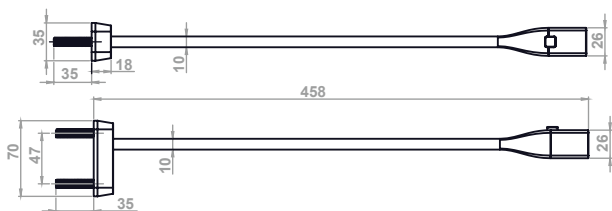

FLEXI S

10.01.191.XY

X: 4  8  Y: 8 

OUT:
1xUSB-A
5VDC
MAX 1A

DRIVER
MINIMUM
15W

12V
DC

LED
1,5W