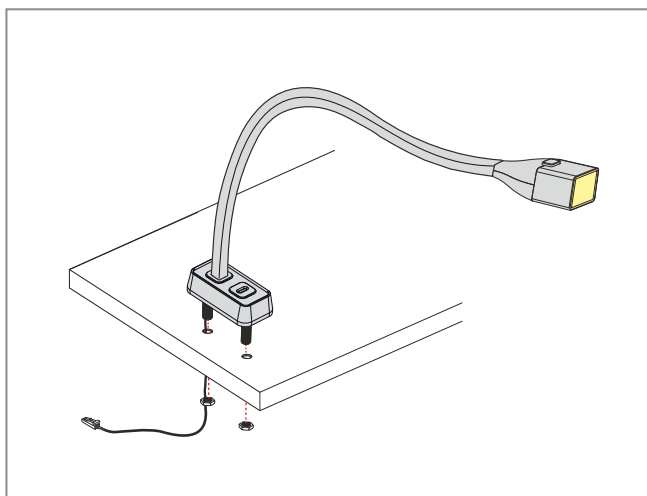

FLEXI S

10.01.191.XY

X: 4  8  Y: 8 

OUT:
1xUSB-A
5VDC
MAX 1A

DRIVER
MINIMUM
15W

12V
DC

LED
1,5W