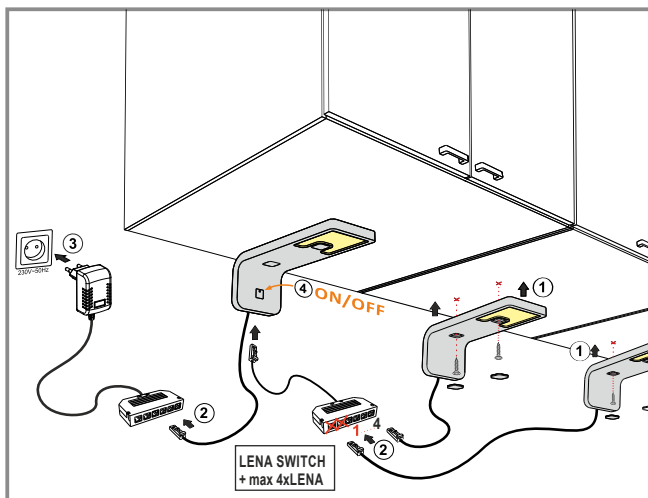

## LENA MASTER SWITCH

10.01.36.XY/WM

X: 2 4 8

Y: 1 8

12V  
DCLED  
4,2W

2m

III