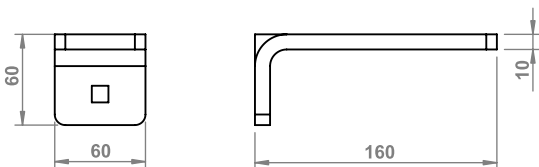

## LENA MASTER SWITCH

10.01.36.XY/WM

X: 2 4 8

Y: 1 8

12V  
DCLED  
4,2W

2m

III