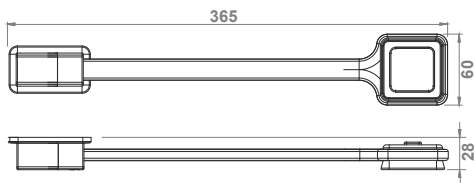

FLEXI 2Q

FLEXI 2Q (USB-C)

10.01.170.XY

X: 4 ● 8 ●

Y: 1 ○ 2 ○ 8 ○

10.01.170.XY/USB-C

X: 4 ○ 8 ○

Y: 1 ○ 2 ○ 8 ○

12V
DC

LED
1,2W

2m

III

USB-C

OUT:
1xUSB-C
5VDC
MAX 2A

DRIVER
MINIMUM
15W

12V
DC