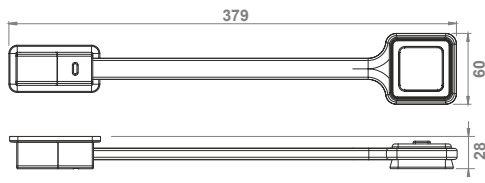

FLEXI 2Q

FLEXI 2Q (USB-C)

10.01.170.XY

X: 4 ● 8 ●

Y: 1 ○ 2 ○ 8 ○

10.01.170.XY/USB-C

X: 4 ○ 8 ○

Y: 1 ○ 2 ○ 8 ○

12V
DC

LED
1,2W

2m

III

USB-C

OUT:
1xUSB-C
5VDC
MAX 2A

DRIVER
MINIMUM
15W

12V
DC