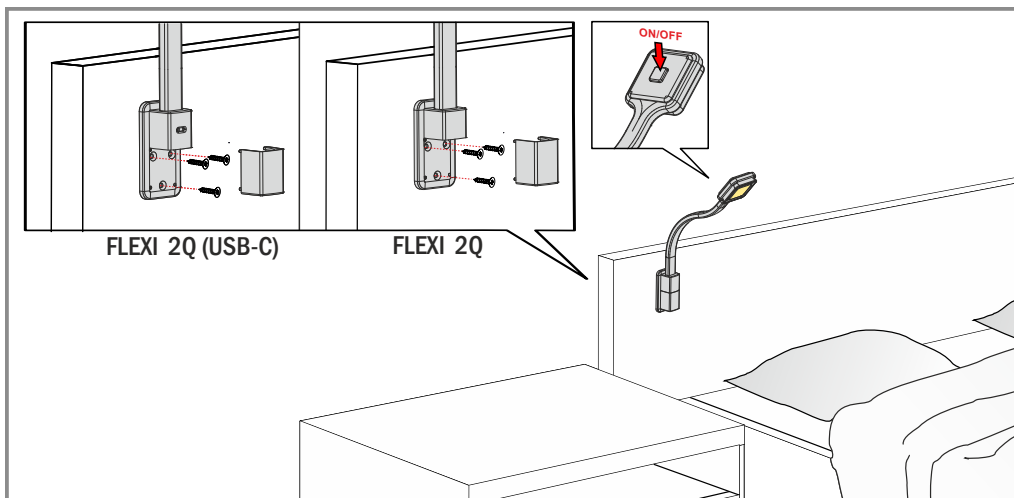

FLEXI 2Q

FLEXI 2Q (USB-C)

10.01.170.XY

X: 4 ● 8 ●

Y: 1 ○ 2 ○ 8 ○

10.01.170.XY/USB-C

X: 4 ○ 8 ○

Y: 1 ○ 2 ○ 8 ○

12V
DC

LED
1,2W

2m

III

USB-C

OUT:
1xUSB-C
5VDC
MAX 2A

DRIVER
MINIMUM
15W

12V
DC