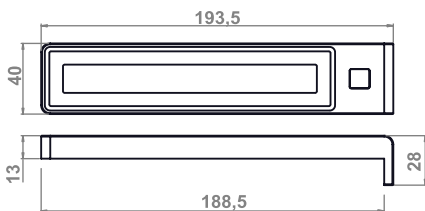

GABI Q

10.01.87.XY

X: 2  4  8 Y: 1  2  8 12V
DCLED
3W

2m

III