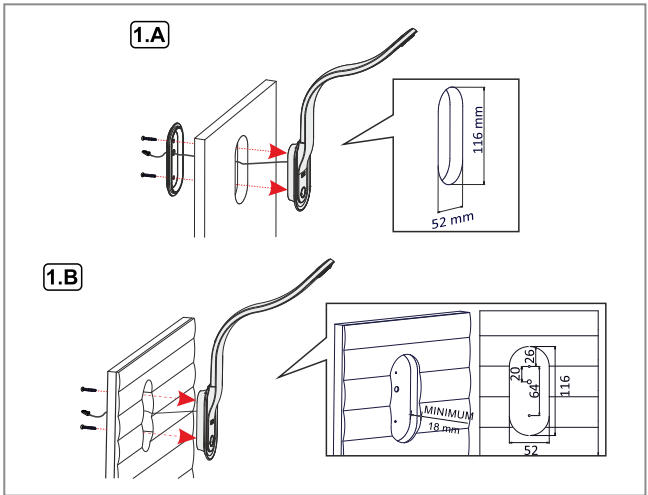

SILKA COM10.01.115.XY/COM X: 4  8  Y: 8 

OUT:
1xUSB-A
5VDC
MAX 1A

DRIVER
MINIMUM
7,5W

12V
DC

LED
1,8W