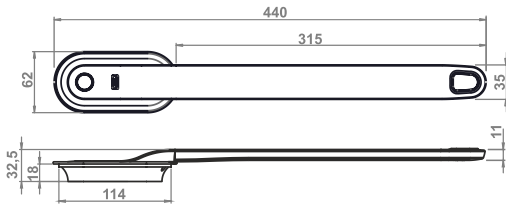

SILKA COM10.01.115.XY/COM X: 4  8  Y: 8 

OUT:
1xUSB-A
5VDC
MAX 1A

DRIVER
MINIMUM
7,5W

12V
DC

LED
1,8W