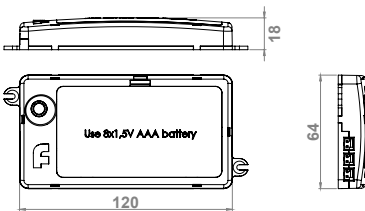

N BATTERY BOX

10.06.04/N

**12V
DC****BATTERY
8x1,5V AAA****BATTERY
NOT INCLUDED!**