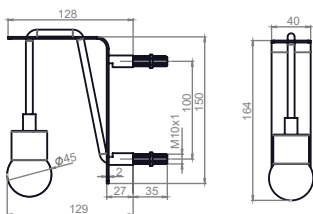

RUSTICA

10.01.209.XY

X: 8 ●

Y: 1 ○ 2 ○ 8 ○

12V
DC

2m

III

LED
1W