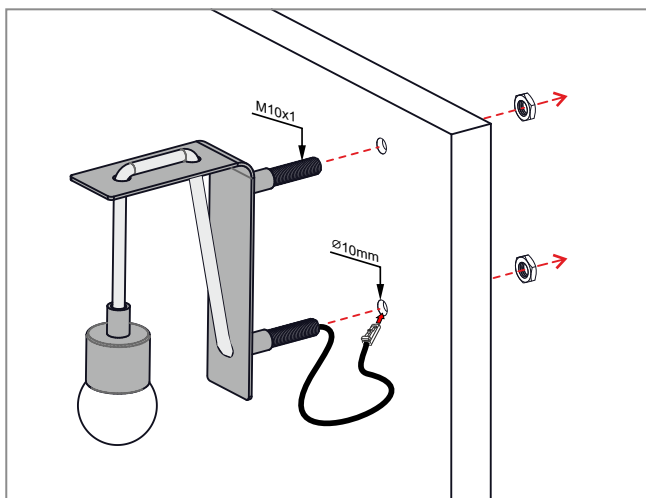

RUSTICA

10.01.209.XY

X: 8 ●

Y: 1 ○ 2 ○ 8 ○

12V
DC

2m

III

LED
1W