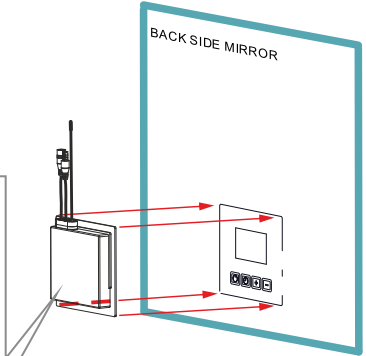

WATCH FOR MIRROR V2

10.01.103.XY

X: 8 ● Y: 1 ○ 3 ●

12V
DC

INPUT: 12VDC
 OUTPUT: 12VDC/MAX 3,0A(36W)
 POWER CONSUMPTION: 0,8W