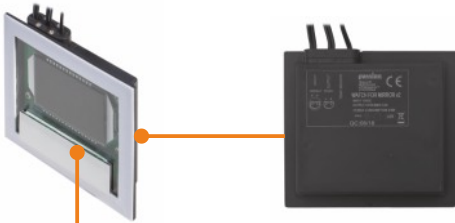

WATCH FOR MIRROR V2

10.01.103.XY

X: 8 ● Y: 1 ○ 3 ●

12V
DC

INPUT: 12VDC
 OUTPUT: 12VDC/MAX 3,0A(36W)
 POWER CONSUMPTION: 0,8W