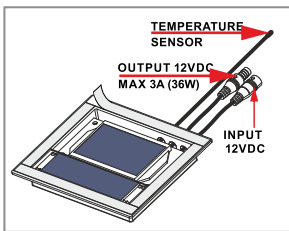

WATCH FOR MIRROR V2

10.01.103.XY

X: 8 ● Y: 1 ○ 3 ●

12V
DC

INPUT: 12VDC
 OUTPUT: 12VDC/MAX 3,0A(36W)
 POWER CONSUMPTION: 0,8W