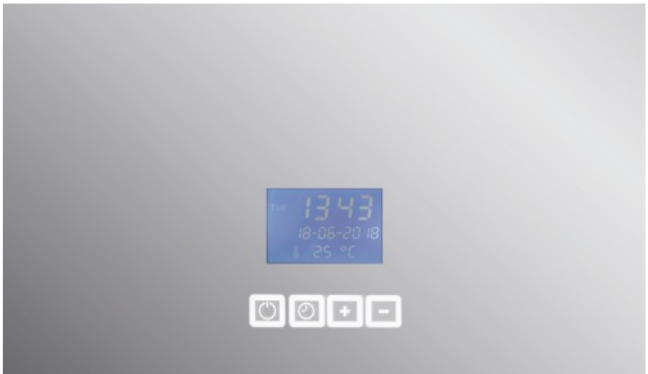

WATCH FOR MIRROR V2

10.01.103.XY

X: 8 ● Y: 1 ○ 3 ●

12V
DC

INPUT: 12VDC
 OUTPUT: 12VDC/MAX 3,0A(36W)
 POWER CONSUMPTION: 0,8W