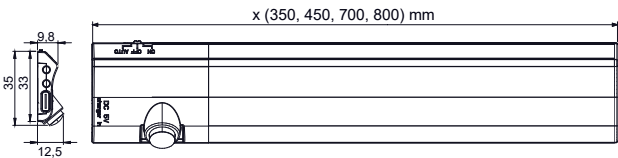

GALAXY

10.01.304.XY

X: 8 ● Y: 2 ○

WORKING TIME

~16H

Voltage:
3,7VDCINPUT
CHARGE

 5V_{DC} 1A
