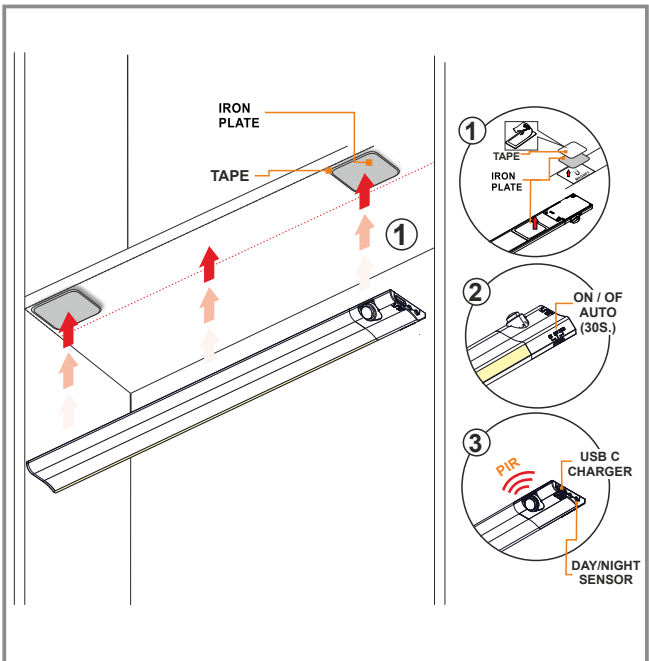

GALAXY

10.01.304.XY

X: 8 ● Y: 2 ○

WORKING TIME

~16H

Voltage:
3,7VDCINPUT
CHARGE

 5V_{DC} 1A
