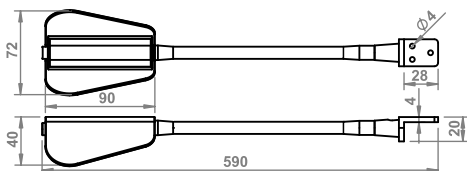

**BUTTERFLY S**

10.01.46.XY/SILICON X:4○8● Y:1○

12V  
DCLED  
1,8W

2m

III