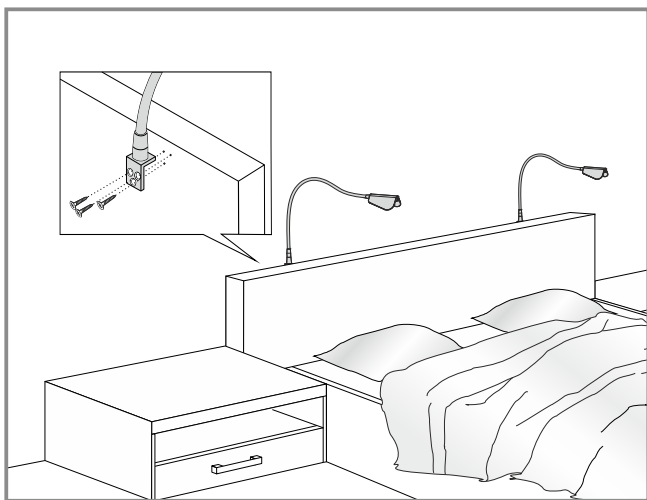

**BUTTERFLY S**

10.01.46.XY/SILICON X:4○8● Y:1○

12V  
DCLED  
1,8W

2m

III