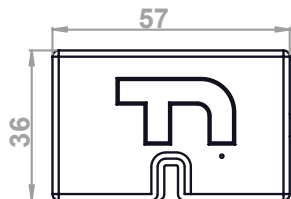

FOUR-ZONE CONTROLLER

10.04.44

MAX 4 SEPARATE ZONES

REMOTE INSTRUCTIONS

ON	TURN ON
OFF	TURN OFF
1 2 3 4	CONTROL OF SELECTED ZONE 1 TO 4
▲	COLD LIGHT COLOR
▼	WARM LIGHT COLOR
☀	BRIGHTEN THE LIGHT
☾	DIM THE LIGHT
ALL	CONTROL OF ALL ZONES TOGETHER