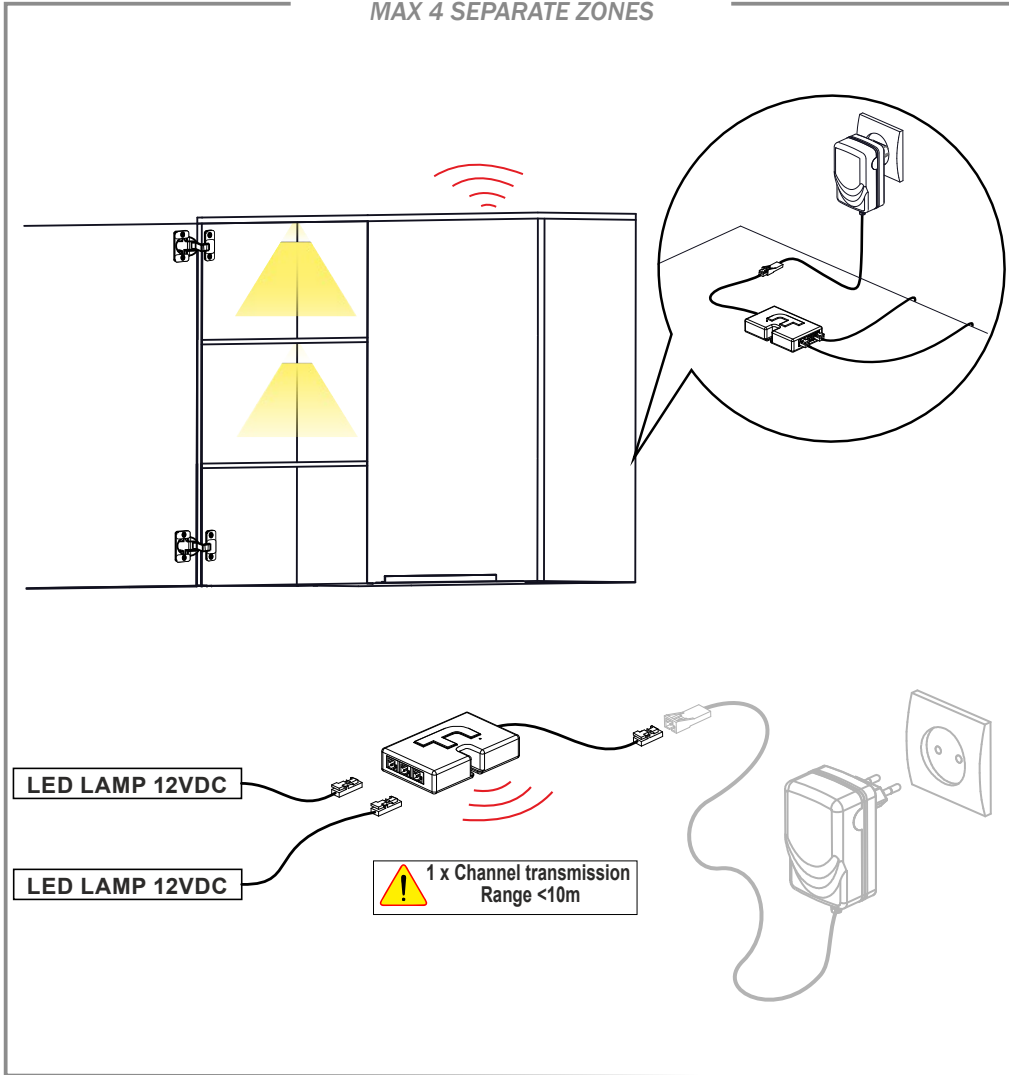

FOUR-ZONE CONTROLLER

10.04.44

MAX 4 SEPARATE ZONES

REMOTE INSTRUCTIONS

ON	TURN ON
OFF	TURN OFF
1 2 3 4	CONTROL OF SELECTED ZONE 1 TO 4
▲	COLD LIGHT COLOR
▼	WARM LIGHT COLOR
☀	BRIGHTEN THE LIGHT
☾	DIM THE LIGHT
ALL	CONTROL OF ALL ZONES TOGETHER

12V_{DC} / 36W
24V_{DC} / 72W

BATTERY
CR2025 / 3V

SCAN AND SEE HOW TO PAIR
WITH YOUR LIGHTS AND
OPERATE THE CONTROLLER.