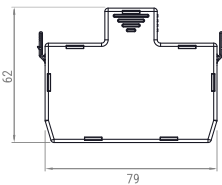

12V DC

BATTERY
 LI-PO 3.7VDC
 2000mAh 7,4W

input: 5VDC USB-C / MAX 1A
 output: 5VDC