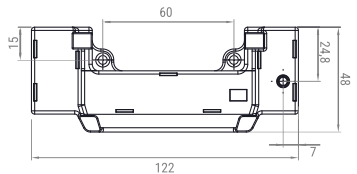

12V DC

BATTERY
 LI-PO 3.7VDC
 2000mAh 7,4W

input: 5VDC USB-C / MAX 1A
 output: 5VDC