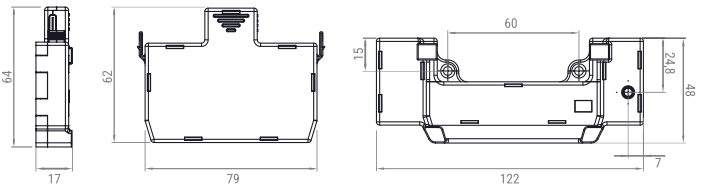

FURNIBOX T

10.06.20/T

12V DC

BATTERY
LI-PO 3.7VDC
2000mAh 7,4W

input: 5VDC USB-C / MAX 1A
output: 5VDC