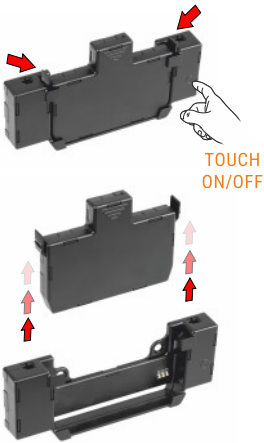

FURNIBOX T

10.06.20/T

12V DC

BATTERY
LI-PO 3.7VDC
2000mAh 7,4W

input: 5VDC USB-C / MAX 1A
output: 5VDC