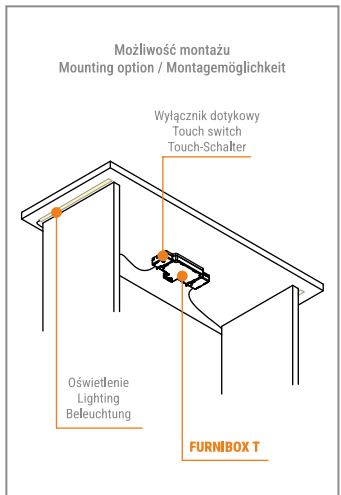

FURNIBOX T

10.06.20/T

12V DC

BATTERY
LI-PO 3.7VDC
2000mAh 7,4W

input: 5VDC USB-C / MAX 1A
output: 5VDC