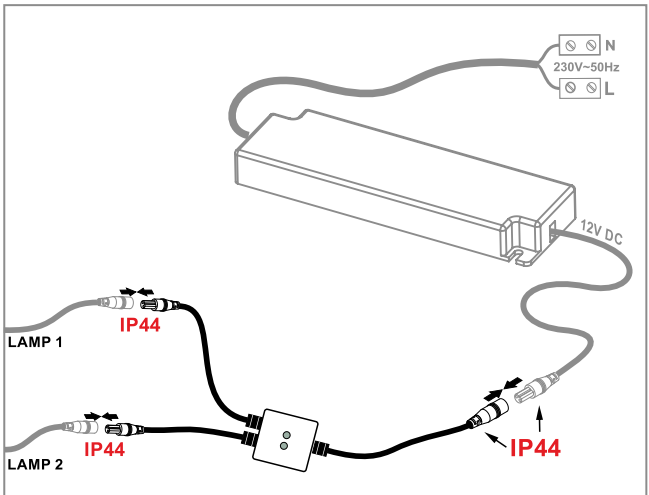

IP44 CONNECTOR SOCKETS

IP44 CONNECTOR 3 SOCKETS

10.05.05/3/IP44

IP44 CONNECTOR 2 SOCKETS

10.05.05/2/IP44

12V _{DC} / 60W	MAX
24V _{DC} / 120W	5A