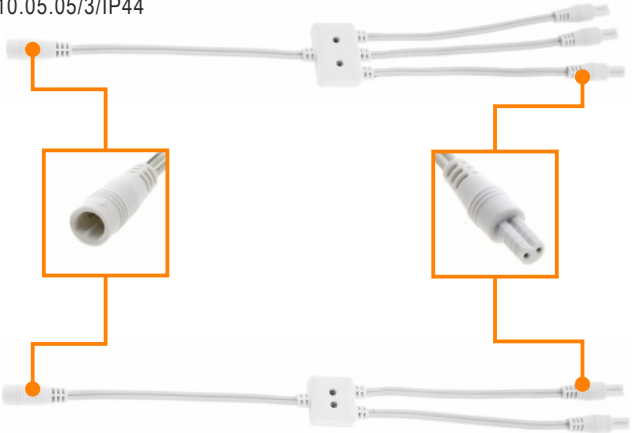

IP44 CONNECTOR SOCKETS

IP44 CONNECTOR 3 SOCKETS

10.05.05/3/IP44

IP44 CONNECTOR 2 SOCKETS

10.05.05/2/IP44

12V _{DC} / 60W	MAX
24V _{DC} / 120W	5A