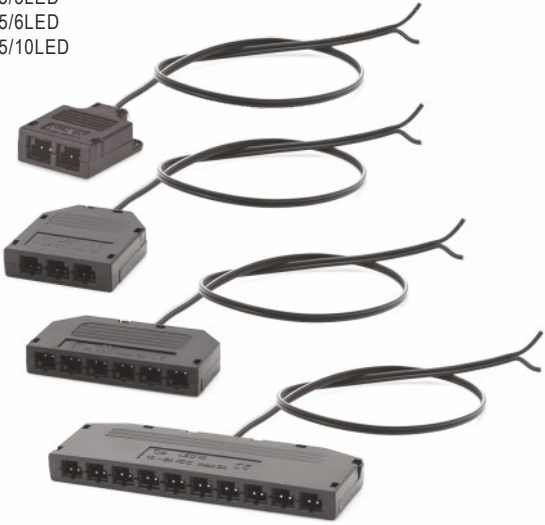

LED CONNECTOR WITH 2/3/6/10 SOCKETS

10.05.05/2LED
 10.05.05/3LED
 10.05.05/6LED
 10.05.05/10LED

12V_{DC} / 36W
 24V_{DC} / 72W