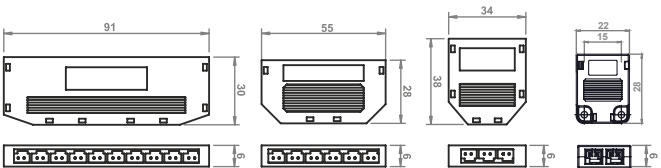

LED CONNECTOR WITH 2/3/6/10 SOCKETS

10.05.05/2LED
 10.05.05/3LED
 10.05.05/6LED
 10.05.05/10LED

12V_{DC} / 36W
 24V_{DC} / 72W