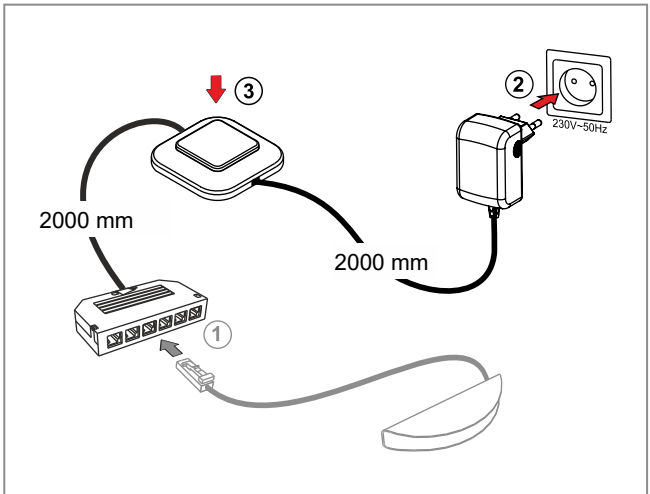

LED DRIVER EU

10.04.01/3,6W

10.04.01/6W

10.04.01/12W

10.04.01/15W

10.04.01/24W

10.04.01/36W

230V
AC12V
DC