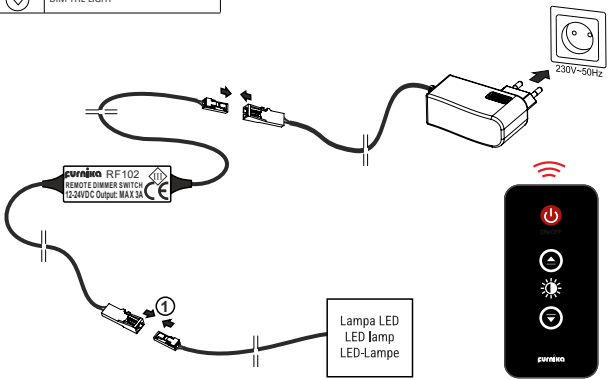

## RF REMOTE DIMMER SWITCH - RF102

10.04.11

## Remote instructions

	TURN ON/OFF KEY.
	BRIGHTEN THE LIGHT
	DIM THE LIGHT

12V<sub>DC</sub> / 36W  
24V<sub>DC</sub> / 72W

BATTERY   
CR2025 / 3V

3A