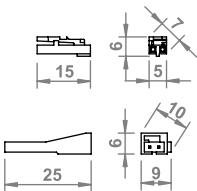

## Remote instructions

	TURN ON/OFF KEY.
	BRIGHTEN THE LIGHT
	DIM THE LIGHT

12V<sub>DC</sub> / 36W  
24V<sub>DC</sub> / 72W

BATTERY   
CR2025 / 3V

3A