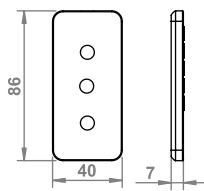

## Remote instructions

	TURN ON/OFF KEY.
	BRIGHTEN THE LIGHT
	DIM THE LIGHT

12V<sub>DC</sub> / 36W  
24V<sub>DC</sub> / 72W

BATTERY   
CR2025 / 3V

3A