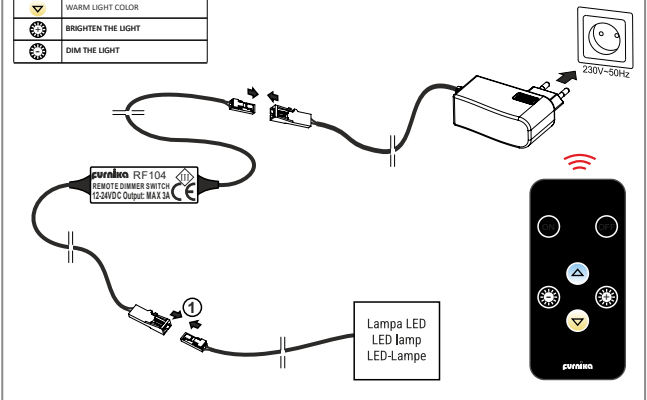

RF REMOTE DIMMER SWITCH - RF104

10.04.40

Remote instructions

	TURN ON
	TURN OFF
	COLD LIGHT COLOR
	WARM LIGHT COLOR
	BRIGHTEN THE LIGHT
	DIM THE LIGHT

12V_{DC} / 36W
24V_{DC} / 72W

BATTERY
CR2025 / 3V

3A

CW
WW