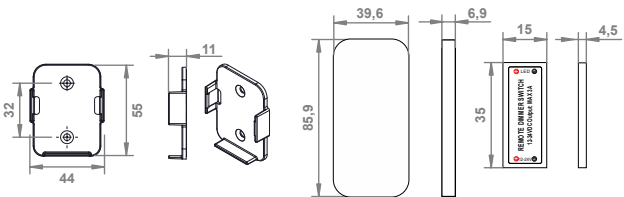

RF REMOTE DIMMER SWITCH - RF104

10.04.40

Remote instructions

	TURN ON
	TURN OFF
	COLD LIGHT COLOR
	WARM LIGHT COLOR
	BRIGHTEN THE LIGHT
	DIM THE LIGHT

12V_{DC} / 36W
24V_{DC} / 72W

BATTERY
CR2025 / 3V

3A

CW
WW