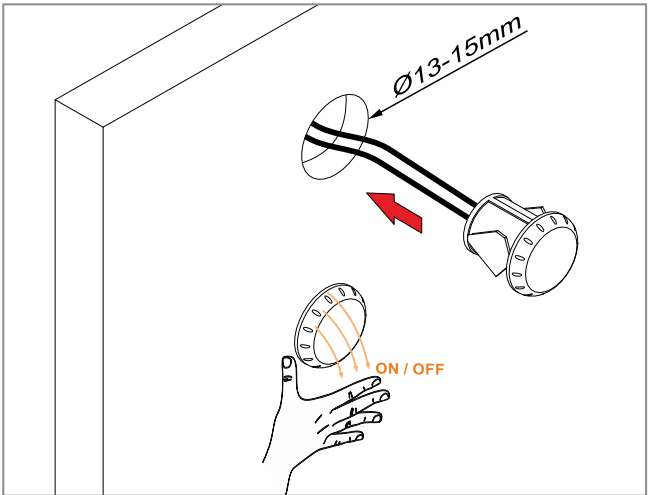

## SWITCH WITH MOTION SENSOR

10.05.02

230V  
AC