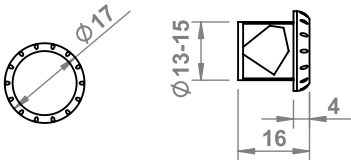

## SWITCH WITH MOTION SENSOR

10.05.02

230V  
AC