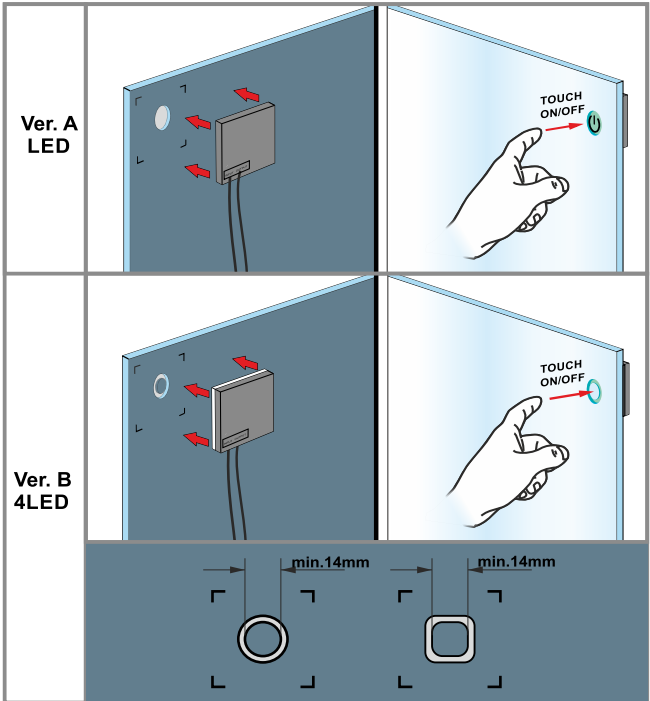

TOUCH SWITCH FOR MIRROR

10.05.09/CW

Y:10/10 | ON/OFF

10.05.09/CW/DIM

Y:10/10 |  ON/OFF

10.05.09

Y:3/4 |   ON/OFF**Ver. A
LED**

10.05.09/4LED

**Ver. B
4LED****Ver. A
LED****Ver. B
4LED****12V
DC**

TAPE WW-CW	/	TAPE WW/NW/CW
ON/OFF	and	DIMBLE