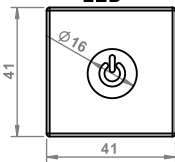

TOUCH SWITCH FOR MIRROR

10.05.09/CW

Y:10/10 | ON/OFF

10.05.09/CW/DIM

Y:10/10 | ON/OFF

10.05.09

Y:3/4 | ON/OFF

10.05.09/4LED

**Ver. A
LED**

**12V
DC**

TAPE WW-CW	/	TAPE WW/NW/CW
ON/OFF	and	DIMBLE