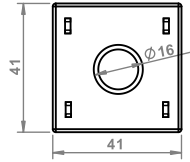

**Ver. B
4LED**

**12V
DC**

TAPE WW-CW	/	TAPE WW/NW/CW
ON/OFF	and	DIMBLE