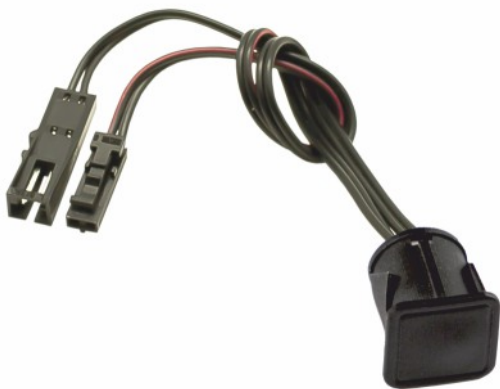

## TOUCH SWITCH WITH DIMMER

10.05.08.X

X: 1 2 4 8

10.05.08.X/DIM

X: 1 2 4 8

WITH MEMORY AND DIMMING

12V  
DC