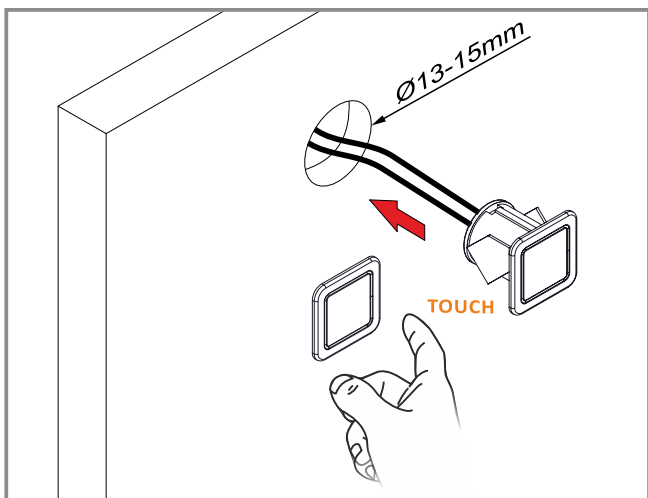

## TOUCH SWITCH WITH DIMMER

10.05.08.X

X: 1 2 4 8

10.05.08.X/DIM

X: 1 2 4 8

WITH MEMORY AND DIMMING

12V  
DC