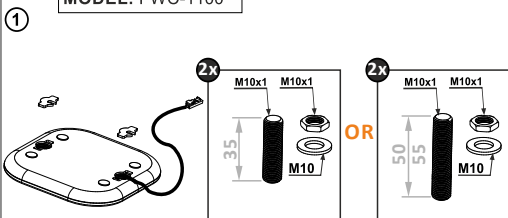

WIRELESS CHARGER FWC-1000 (screw)

10.05.13/FCW-1100

MODEL: FWC-1100

Maximum power of the charger: 5 W (5 V 1 A) / 7.5 W for Iphone / 10 W for Samsung

Recommended power of the power supply unit: 15W

Maximum energy consumption of the charger: 1.25 A

Charging standard: Qi WPC V1.4.2

input: 12VDC
output: 5V-1A

12V
DC

DRIVER
MINIMUM
15W

2m