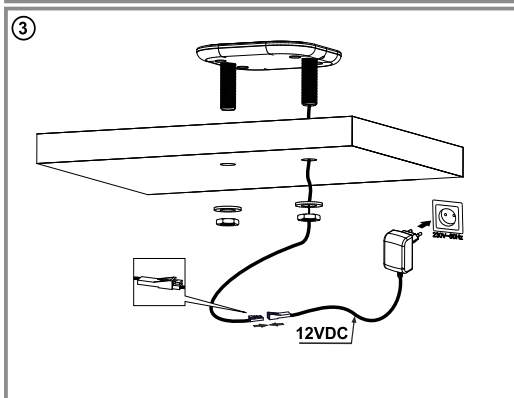

WIRELESS CHARGER FWC-1000 (screw)

10.05.13/FCW-1100

MODEL: FWC-1100

Maximum power of the charger: 5 W (5 V 1 A) / 7.5 W for Iphone / 10 W for Samsung

Recommended power of the power supply unit: 15W

Maximum energy consumption of the charger: 1.25 A

Charging standard: Qi WPC V1.4.2

input: 12VDC
output: 5V-1A

12V
DC

DRIVER
MINIMUM
15W

2m