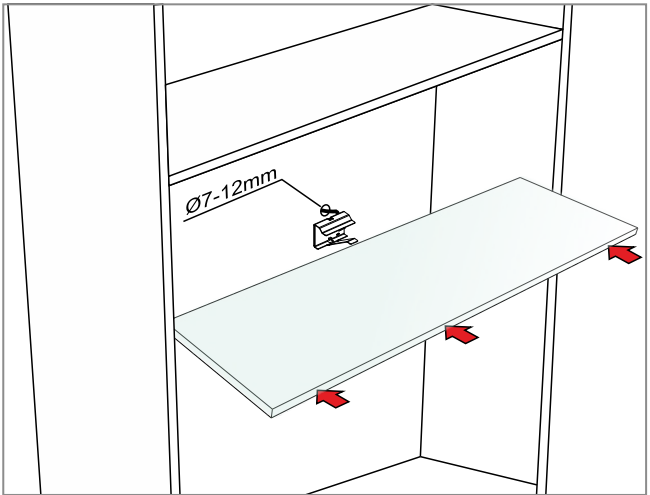

**ZETA 4D**

10.02.34.XY

X: 3 ● 4 ○ 8 ● Y: 8 ○

lighting  
option  
**1**lighting  
option  
**2**12V  
DCLED  
1,0W

2m

III