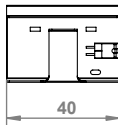

**ZETA 4D**

10.02.34.XY

X: 3 ● 4 ○ 8 ● Y: 8 ○

lighting  
option  
**1**lighting  
option  
**2**12V  
DCLED  
1,0W

2m

III