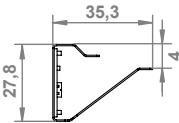

**ZETA 4D**

10.02.34.XY

X: 3 ● 4 ○ 8 ● Y: 8 ○

lighting  
option  
**1**lighting  
option  
**2**12V  
DCLED  
1,0W

2m

III