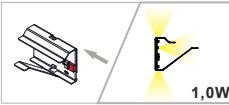

**ZETA 4D**

10.02.34.XY

X: 3 ● 4 ○ 8 ● Y: 8 ○

lighting  
option  
**1**lighting  
option  
**2**12V  
DCLED  
1,0W

2m

III