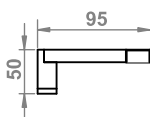

ALA 2 500 | ALA 2 600 IP44

10.01.94.XY/50
10.01.94.XY/60

X: 1 ● 2 ○ 8 ●

Y: 1 ○ 2 ○ 8 ○

ALA2 500 /IP44
10.01.94.XY/50230V
ACLED
max 5W

0,3m

IP44

ALA2 600 /IP44
10.01.94.XY/60230V
ACLED
max 5W

0,3m

IP44