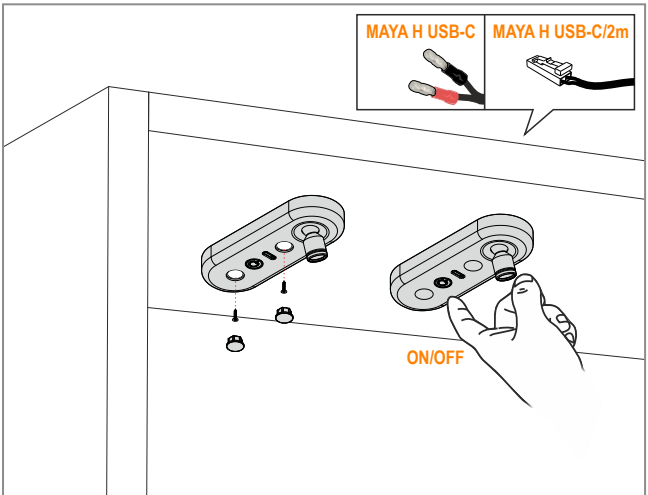

MAYA H/2m USB-C

10.01.72.XY/H/2m/USB-C

X: 2 ○ 8 ● Y: 1 ○ 2 ○ 8 ○

OUT:
1xUSB-C
5V DC
MAX 2A

DRIVER
MINIMUM
15W

9-14V
DC

LED
0,9W

2m