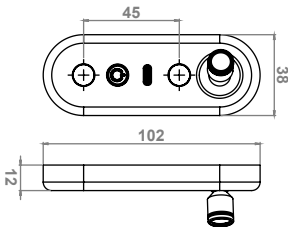

MAYA H/2m USB-C

10.01.72.XY/H/2m/USB-C

X: 2 ○ 8 ● Y: 1 ○ 2 ○ 8 ○

OUT:
1xUSB-C
5V DC
MAX 2A

DRIVER
MINIMUM
15W

9-14V
DC

LED
0,9W

2m

0,1m